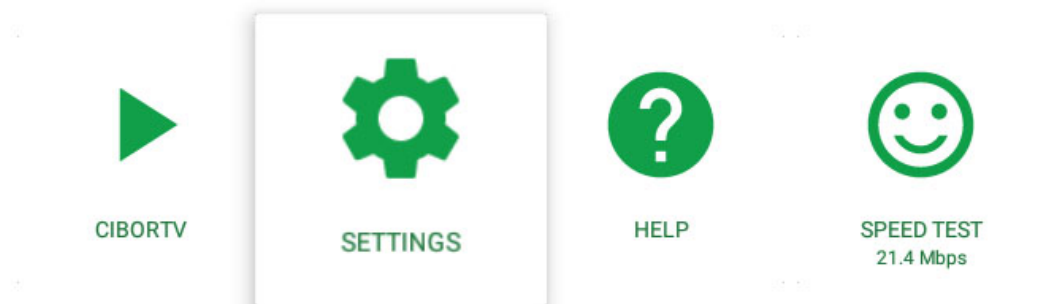

25 Quando riaccendi **CiborTV Box** controlla sempre lo speed test sulla pagina principale, se la faccina è *rossa e triste* puoi avere una qualita di visione compromessa, la faccina deve essere *verde e felice*

Once you turn on **CiborTV Box** always check the speed test on the home page, if the face is *red and sad* you may experience a bad video streaming experience, the face needs to be *green and happy*

CIBOR TV
ITALIAN TELEVISION NETWORK