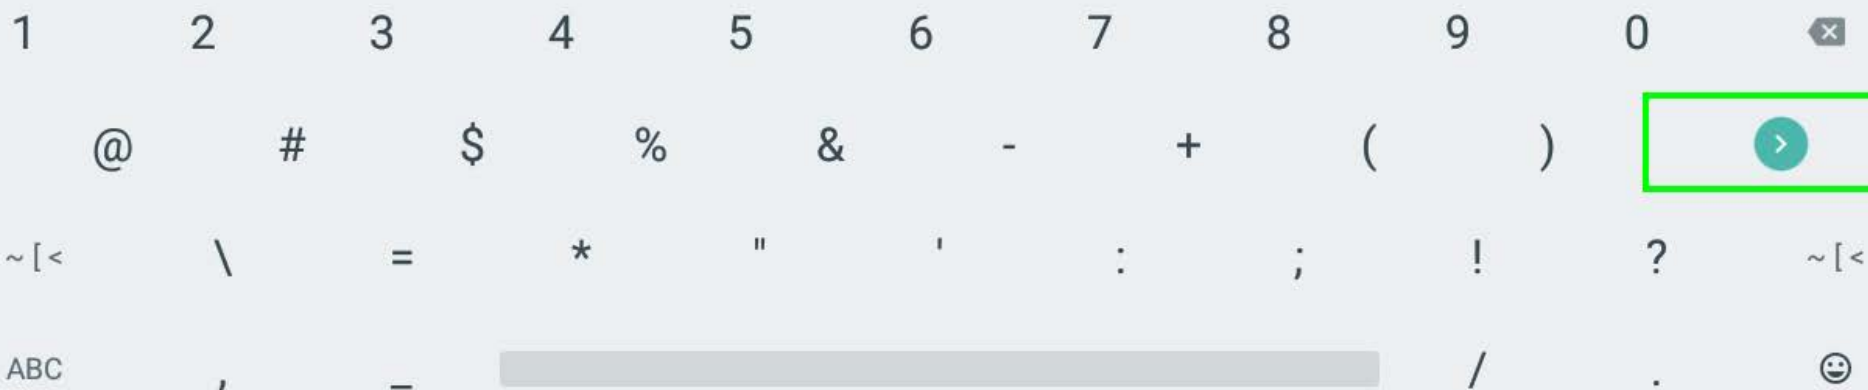

## Activation code

By inserting here your activation code you accept terms and conditions on the website [www.cibortv.com](http://www.cibortv.com)

 58485 (esempio/example)

enter your code here

validate

Suggest contact names? Touch for info.