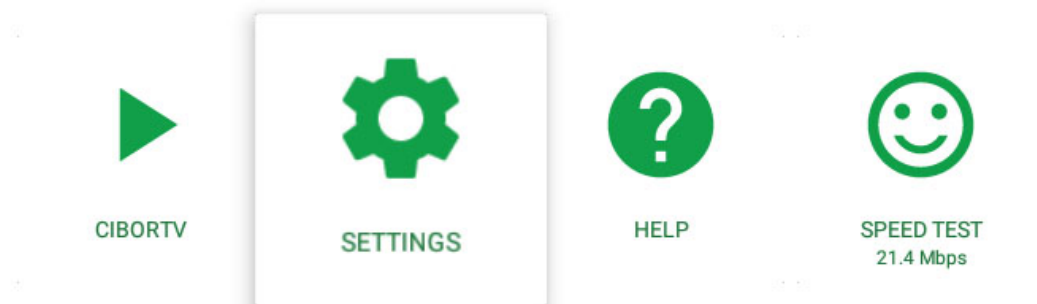

27 **CiborTV Box** è un dispositivo streaming e necessita di una buona (almeno 8 mbps) velocità di scaricamento dati per funzionare correttamente, altrimenti potranno verificarsi frequenti interruzioni nella visione

CiborTV Box is a streaming device, it needs a good (at least 8 mbps) download speed in order to function correctly otherwise you may experience freezing and frequent interruptions

CIBOR
ITALIAN TELEVISION NETWORK