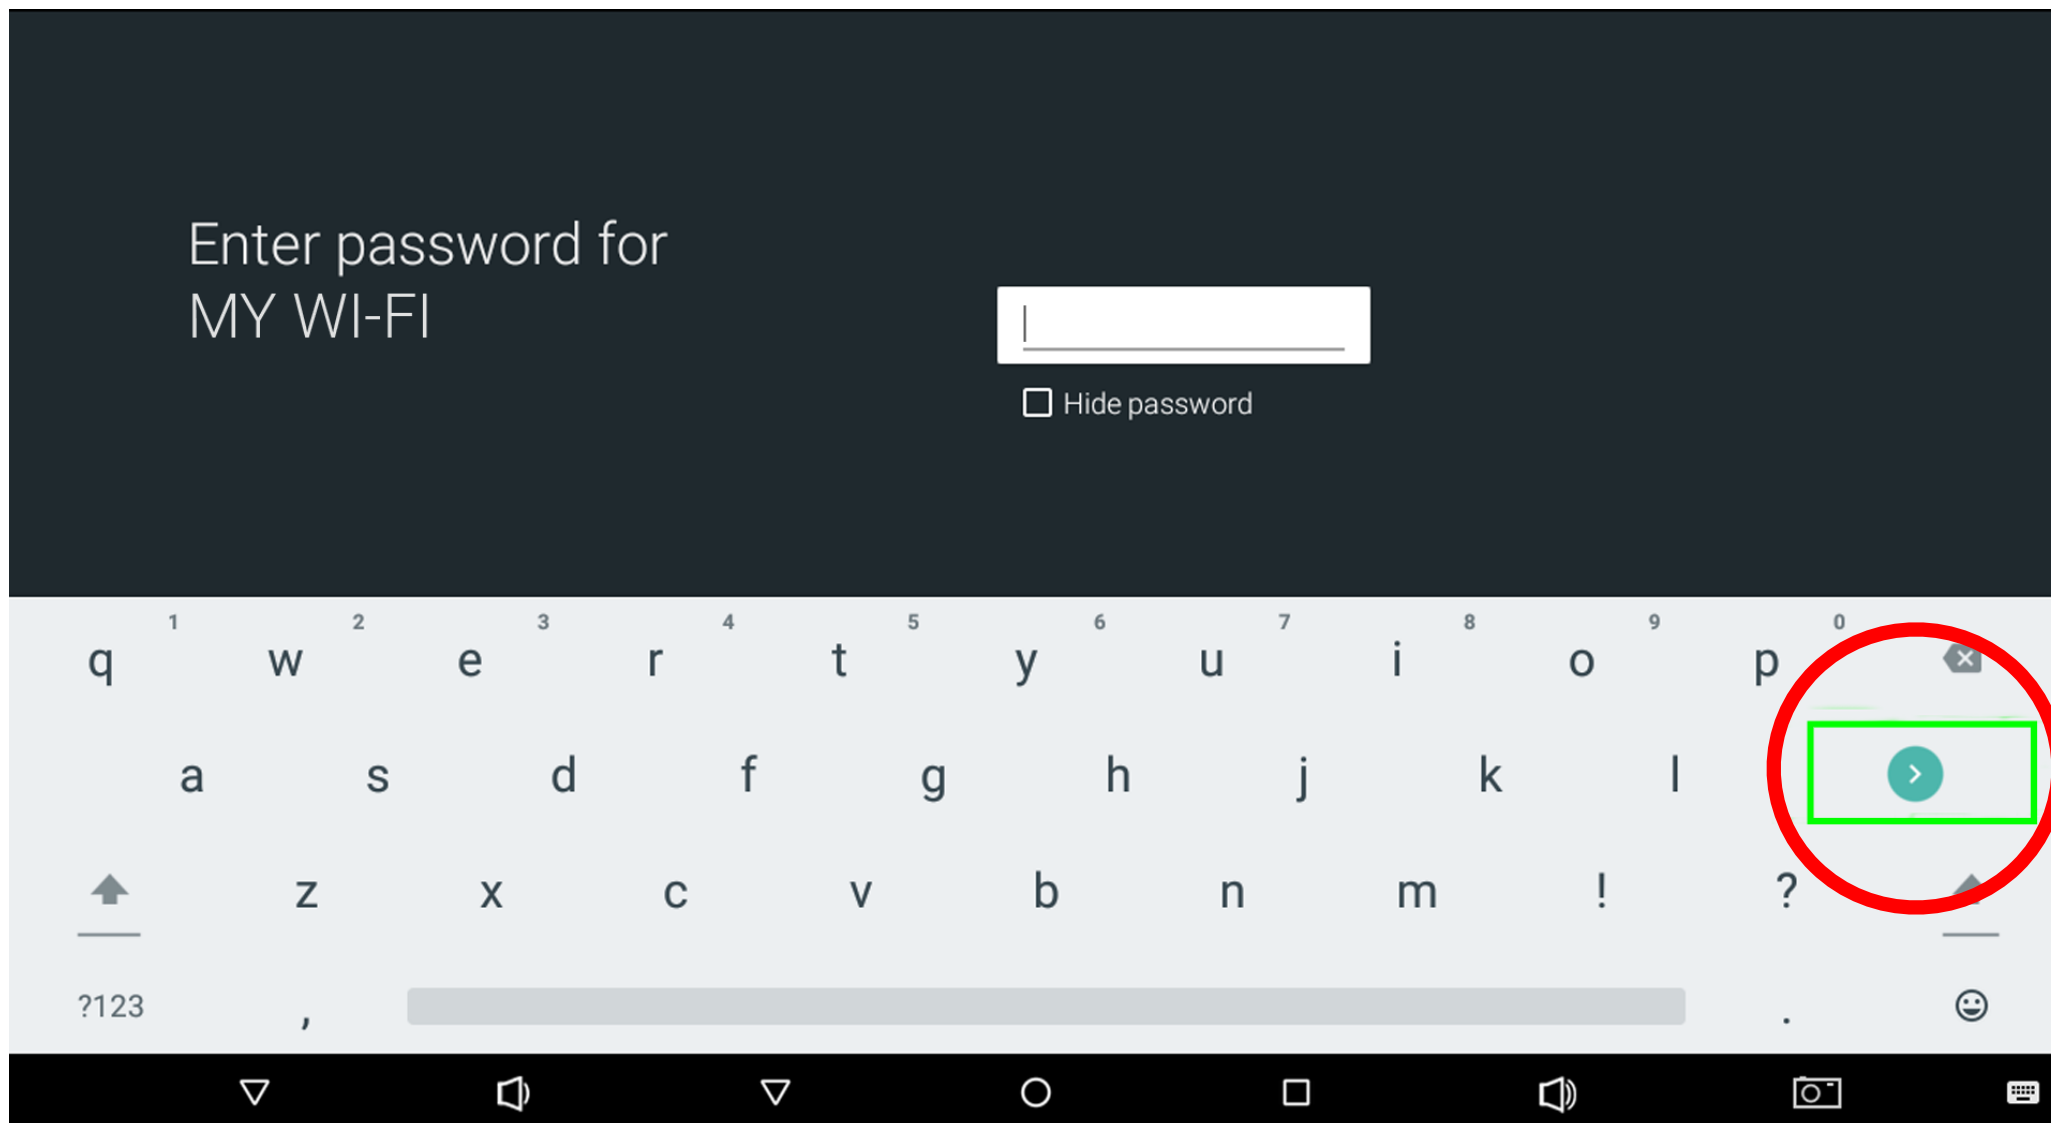

Select set up wifi now or connect ethernet cable

Internet connection not available. Please configure your WI-FI now.

SET UP WIFI NOW

**CIBOR**   
ITALIAN TELEVISION NETWORK

sdk\_google\_atv\_x86 sdk\_google\_atv\_x86

- 2 Seleziona il tuo wifi e premi ok oppure attacca il cavetto ethernet  
Select your wifi or connect your ethernet cable to the decoder

- 3 Nel caso tu abbia selezionato il wifi, inserisci la password e premi il pulsante  per confermare
- If you selected your wifi insert the password and press ok on  to confirm